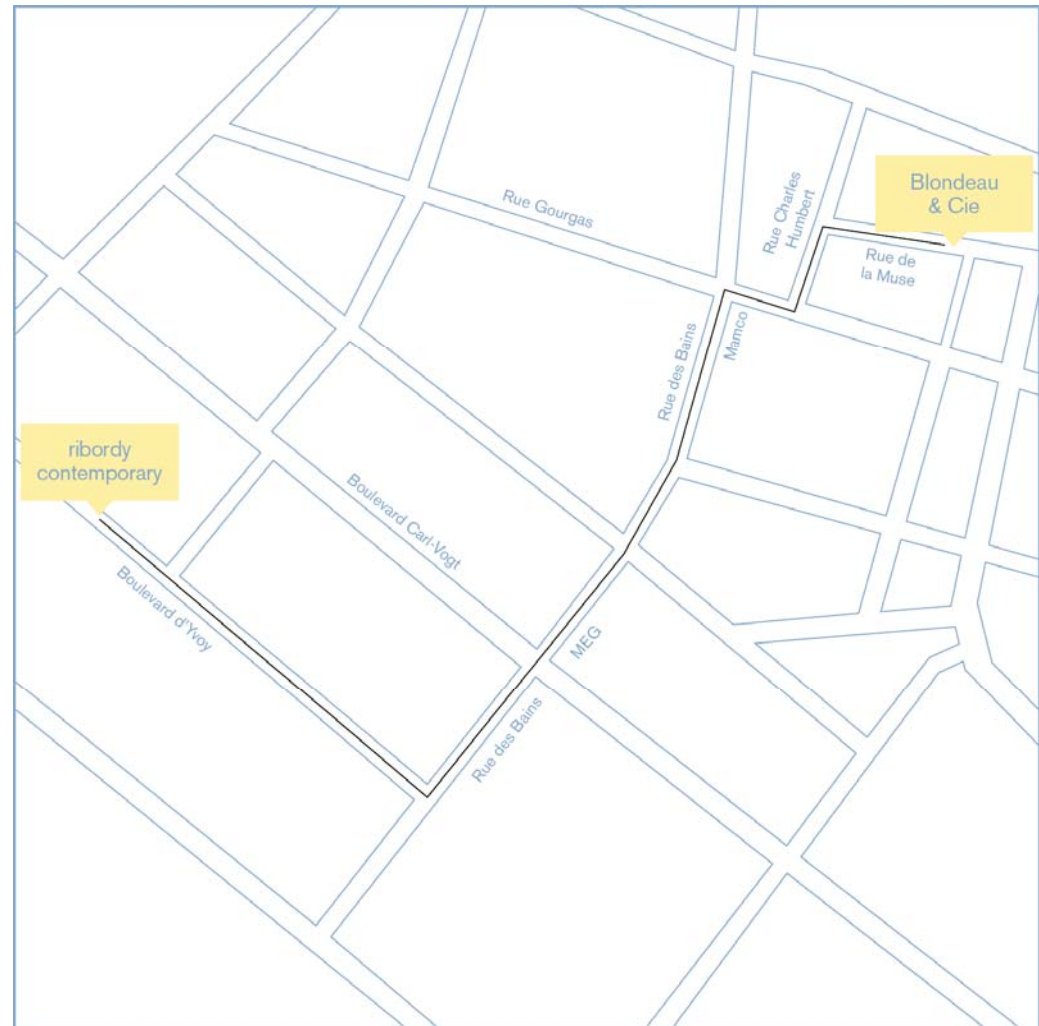

Paintings exhibited at Blondeau & Cie

This exhibition presented by Ribordy Contemporary and Blondeau & Cie is on view in both galleries.