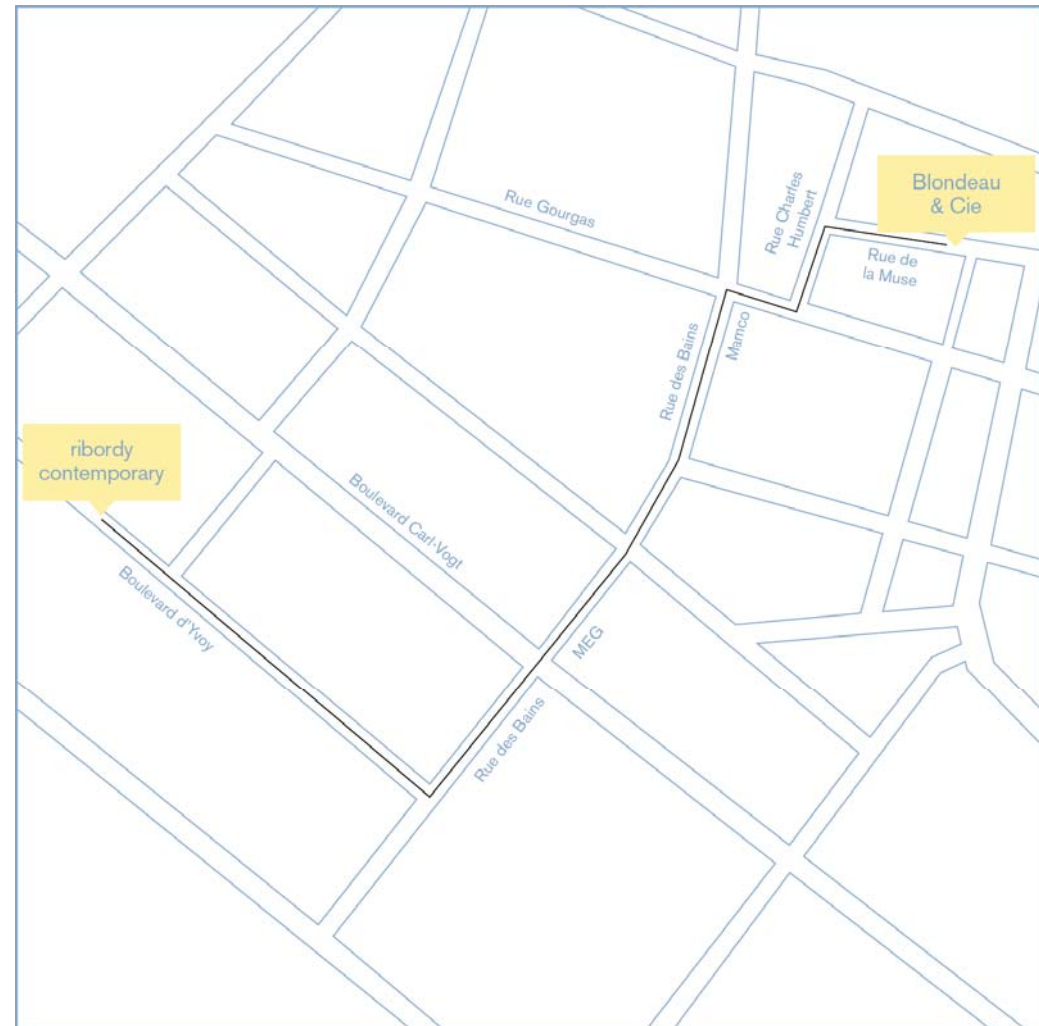

8 *Grey Corner 1, 2, 3, 4, 2012*
Oil on canvas
Each: 180 x 60 cm. 70.9 x 23 in.

Paintings exhibited at Ribordy Contemporary

This exhibition presented by Ribordy Contemporary and Blondeau & Cie is on view in both galleries.

ribordy contemporary

Boulevard d'Yvoy 7b
CH - 1205 Geneva

T +41 (0)22 321 75 63

Opening hours:
Wednesday to Friday 2 pm - 6 pm
Saturday 2 pm - 5 pm and by appointment

Exhibition dates: 18.09 - 01.11.2014

9 *A or B (3)*, 2014
Oil on canvas
198.3 x 132.3 cm. 78.1 x 52.1 in.